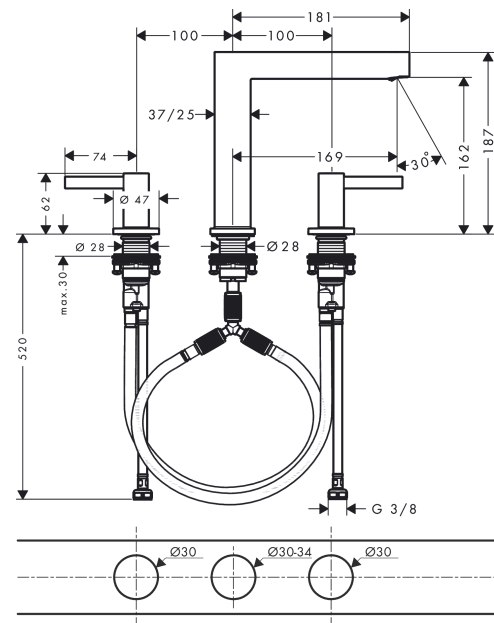

##### product features

- consists of: 3-hole basin mixer, waste set
- ComfortZone 160
- projection 169 mm
- spray type: laminar spray
- maximum flow rate at 3 bar: 5 l/min
- ceramic valves hot/ cold 90°
- suitable for continuous flow water heaters
- push-open waste set G 1 1/4
- material waste set: metal
- connection type: G 3/8 connection hose
- connection dimension: DN15

#### Product image

#### Scale drawing

### Spare part list

Year of production: >07/21

Pos.	Description	Article Number	Price	PU
1	handle for cold water	93970670	-	1
2	handle for hot water	93969670	-	1
3	O-Ring 14x1,5	98201000	-	1
4	escutcheon for handle	92956670	-	1
5	O-ring 26x2,5	98216000	-	1
6	handle fixing set	98932000	-	1
7	shut off unit left closing	95366000	-	1
8	shut off unit right closing	98817000	-	1
9	O-ring 33x2,5	92907000	-	1
10	connection hose 450 mm M8x0,75 G3/8	97206000	-	1
11	O-ring 6,6x1,6	93019000	-	1
12	connection hose 400 mm M10x1	92914000	-	1
13	O-ring 7x1,5	98422000	-	1
14	fixing set (Ø 28)	92909000	-	1
15	lever collar	97548000	-	1
16	spout cpl.	93972670	-	1
17	spray former	93973000	-	1
18	connection hose 200 mm M10x1	92913000	-	1
19	flat seal	98749000	-	1
20	O-ring 26x4	92191000	-	1
21	hose connection angel	92905000	-	1
a	push-open waste set	50100670	-	1