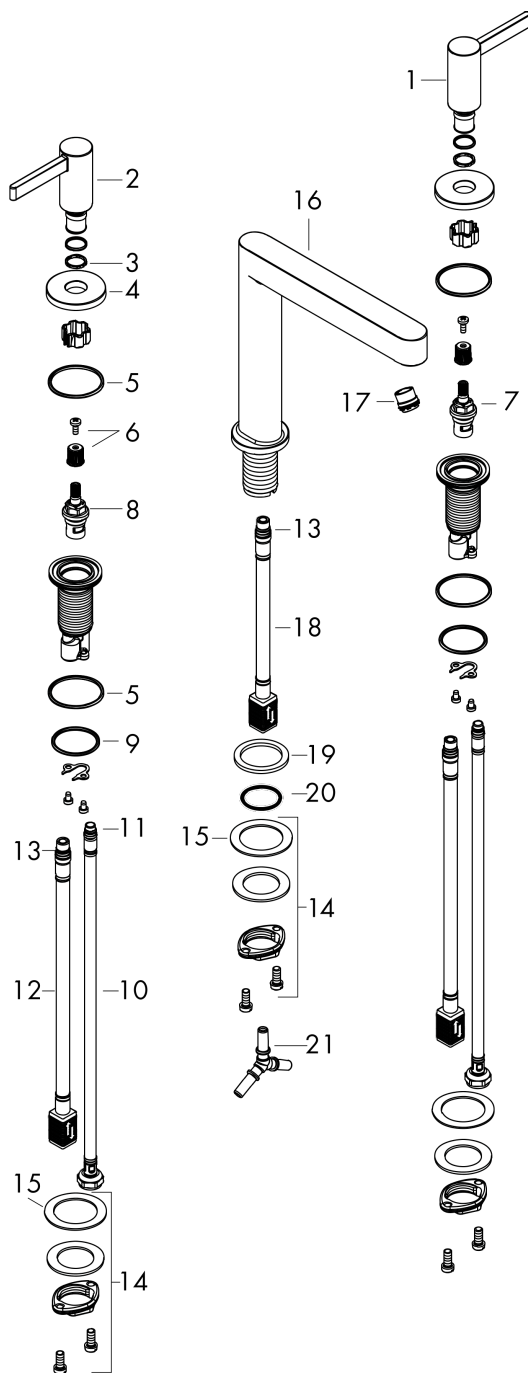

#### Scale drawing

#### Flowchart

**Finoris**  
**3-hole basin mixer 160 with push-open waste set**  
 Surfaces: **Matt Black** Article Number: **76034670**

## Exploded Drawing

Year of production: >07/21

### Spare part list

Year of production: >07/21

Pos.	Description	Article Number	Price	PU
1	handle for cold water	93970670	-	1
2	handle for hot water	93969670	-	1
3	O-Ring 14x1,5	98201000	-	1
4	escutcheon for handle	92956670	-	1
5	O-ring 26x2,5	98216000	-	1
6	handle fixing set	98932000	-	1
7	shut off unit left closing	95366000	-	1
8	shut off unit right closing	98817000	-	1
9	O-ring 33x2,5	92907000	-	1
10	connection hose 450 mm M8x0,75 G3/8	97206000	-	1
11	O-ring 6,6x1,6	93019000	-	1
12	connection hose 400 mm M10x1	92914000	-	1
13	O-ring 7x1,5	98422000	-	1
14	fixing set (Ø 28)	92909000	-	1
15	lever collar	97548000	-	1
16	spout cpl.	93972670	-	1
17	spray former	93973000	-	1
18	connection hose 200 mm M10x1	92913000	-	1
19	flat seal	98749000	-	1
20	O-ring 26x4	92191000	-	1
21	hose connection angel	92905000	-	1
a	push-open waste set	50100670	-	1